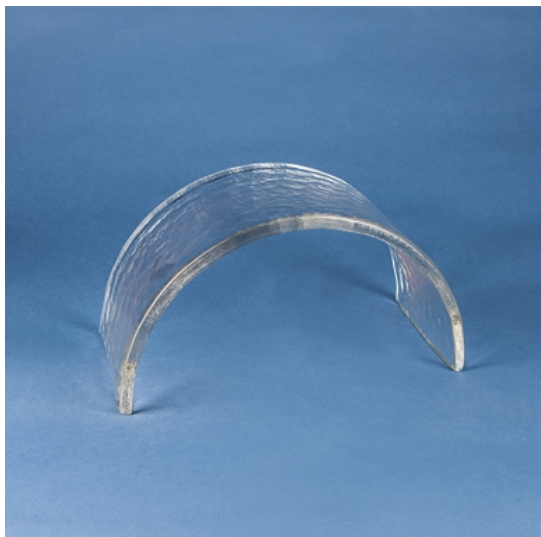

Crib roof

A challenge for our glassmakers! The crib roof is poured into the flat form in one pour and then lowered over the cast iron cylinder. A masterpiece!

Discover all Christmas figures, angels and stars in our WebShop. Make and decorate your personal Christmas scene together!

Care recommendations (print version)

| Nr. | Bezeichnung | Masse | Preis |
|-------|-------------|--------------------|------------|
| 635 | Crib roof | 700 x 280 x 370 mm | 540.00 CHF |
| 635.1 | Crib roof | 400 x 200 x 210 mm | 240.00 CHF |