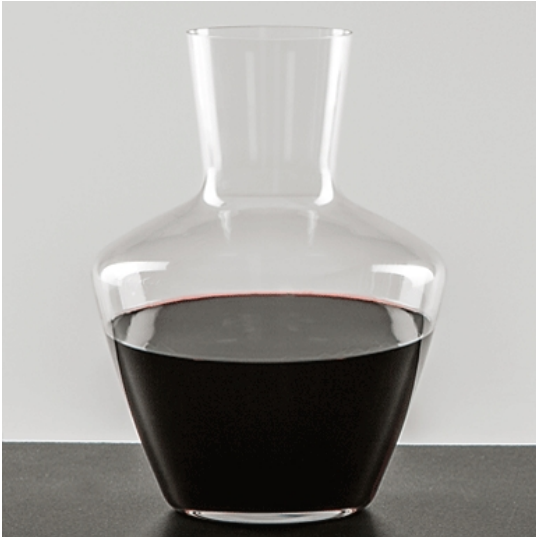

# Carafe Toscana

The carafe for water or wine matches the goblet set Toscana. The carafe in the picture contains 7 dl of wine.

Production method:  
mouth-blown into the mould.

Care recommendations (print version)

Nr.	Bezeichnung	Masse	Preis
20188	Carafe Toscana	Ø 145 x 210 mm	59.00 CHF